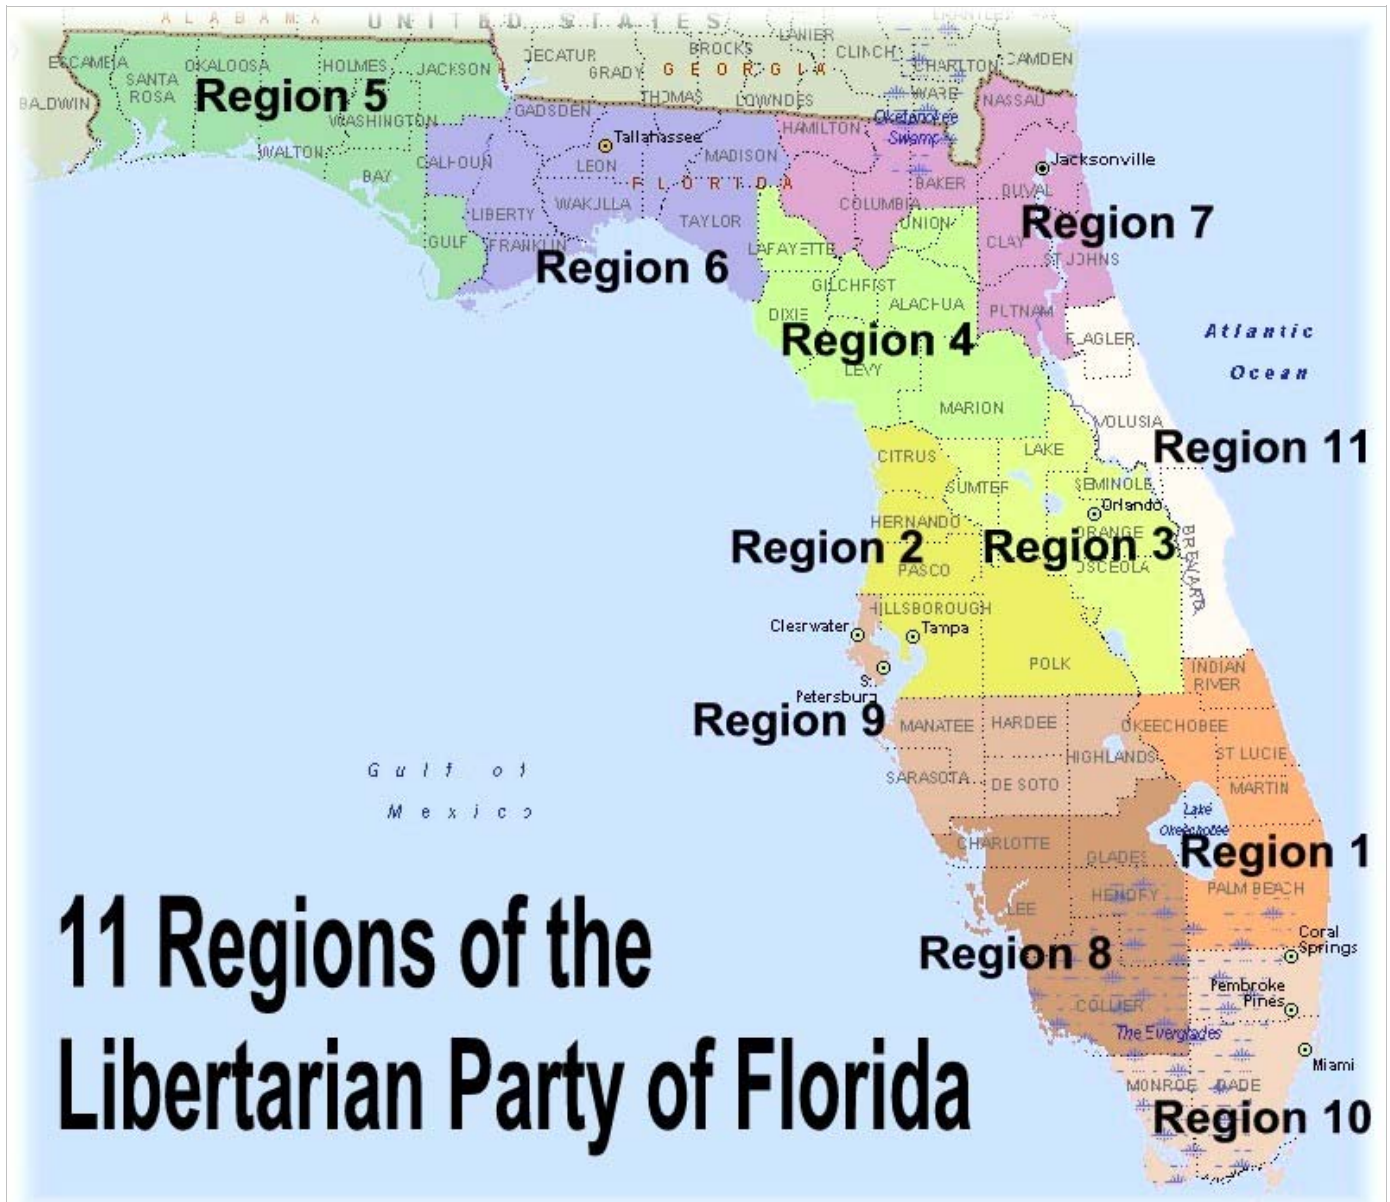

11 REGIONS of the Libertarian Party of Florida

Florida COUNTIES in Libertarian Party of Florida (LPF) 11 REGIONS

- LPF Region #1 Indian River, Martin, Okeechobee, Palm Beach, and St Lucie
- LPF Region #2 Citrus, Hernando, Hillsborough, Pasco, and Polk
- LPF Region #3 Lake, Orange, Osceola, Seminole, and Sumter
- LPF Region #4 Alachua, Bradford, Dixie, Gilchrist, Lafayette, Levy, Marion, and Union
- LPF Region #5 Bay, Escambia, Gulf, Holmes, Jackson, Okaloosa, Santa Rosa, Walton, and Washington
- LPF Region #6 Calhoun, Franklin, Gadsden, Jefferson, Leon, Liberty, Madison, Taylor, and Wakulla
- LPF Region #7 Baker, Clay, Columbia, Duval, Hamilton, Nassau, Putnam, Saint Johns, and Suwannee
- LPF Region #8 Charlotte, Collier, Glades, Hendry, and Lee
- LPF Region #9 Desoto, Hardee, Highlands, Manatee, Pinellas, and Sarasota
- LPF Region #10 Broward, Dade, and Monroe
- LPF Region #11 Brevard, Flagler, and Volusia